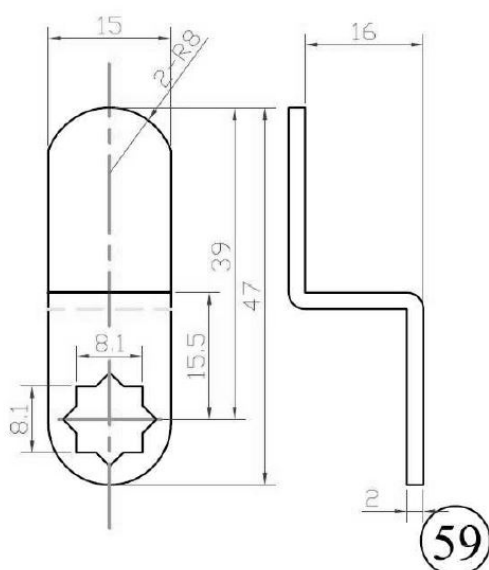

PRODUCT SHEET

Description:

Cam No. 59 For 1900 Series, Cranked 16mm, 39mm C/E

Item number:

14.04.299-5

Units	Box	Carton	HS Code	Barcode
Pcs.	260	2600	8301600090	 5704866041300

SISO A/S

Mileparken 11
DK-2740 Skovlunde
Denmark
VAT: DK 24786013